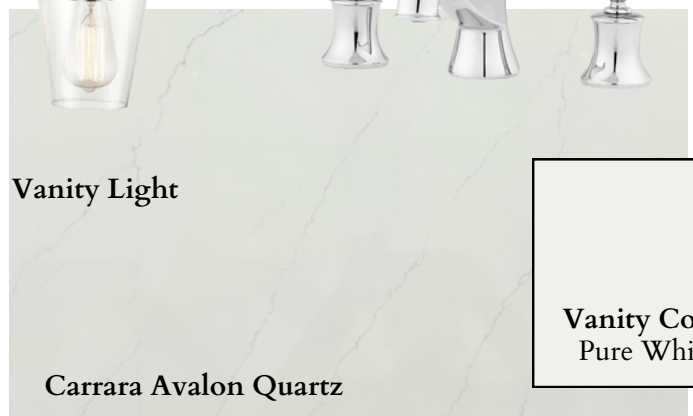

Vanity Light

Vanity Color
Pure White