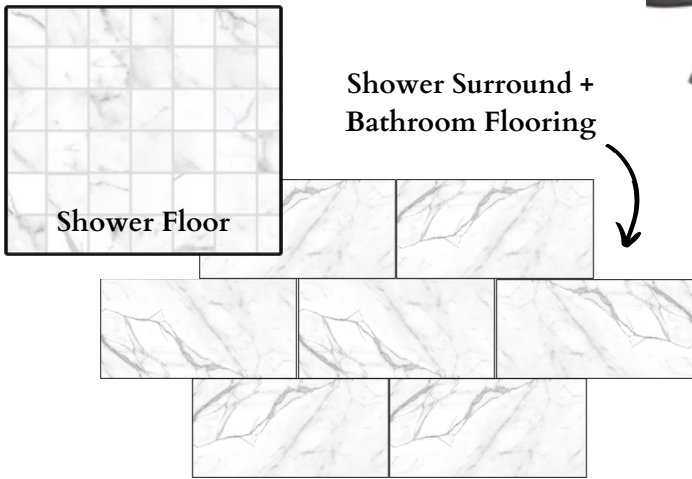

Reserve Club Cottages - Coastal Interior

PRIMARY BATH